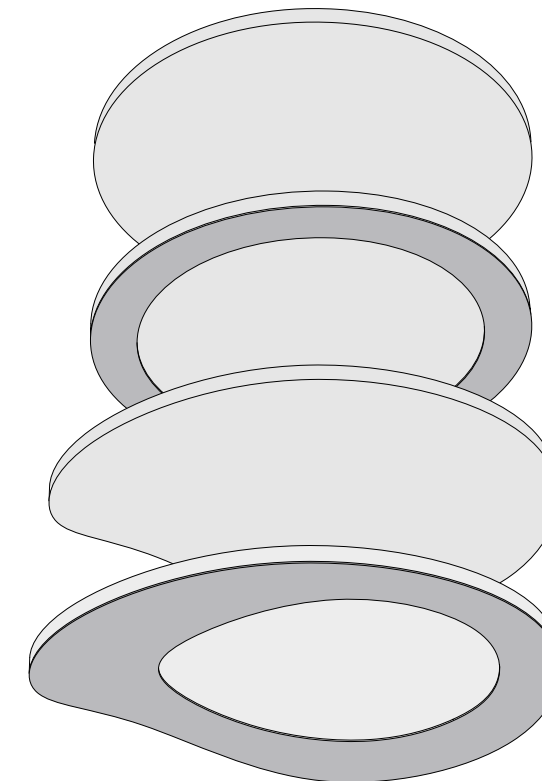

← hoop
silky

← hoop
corona

← organic
silky

← organic
corona