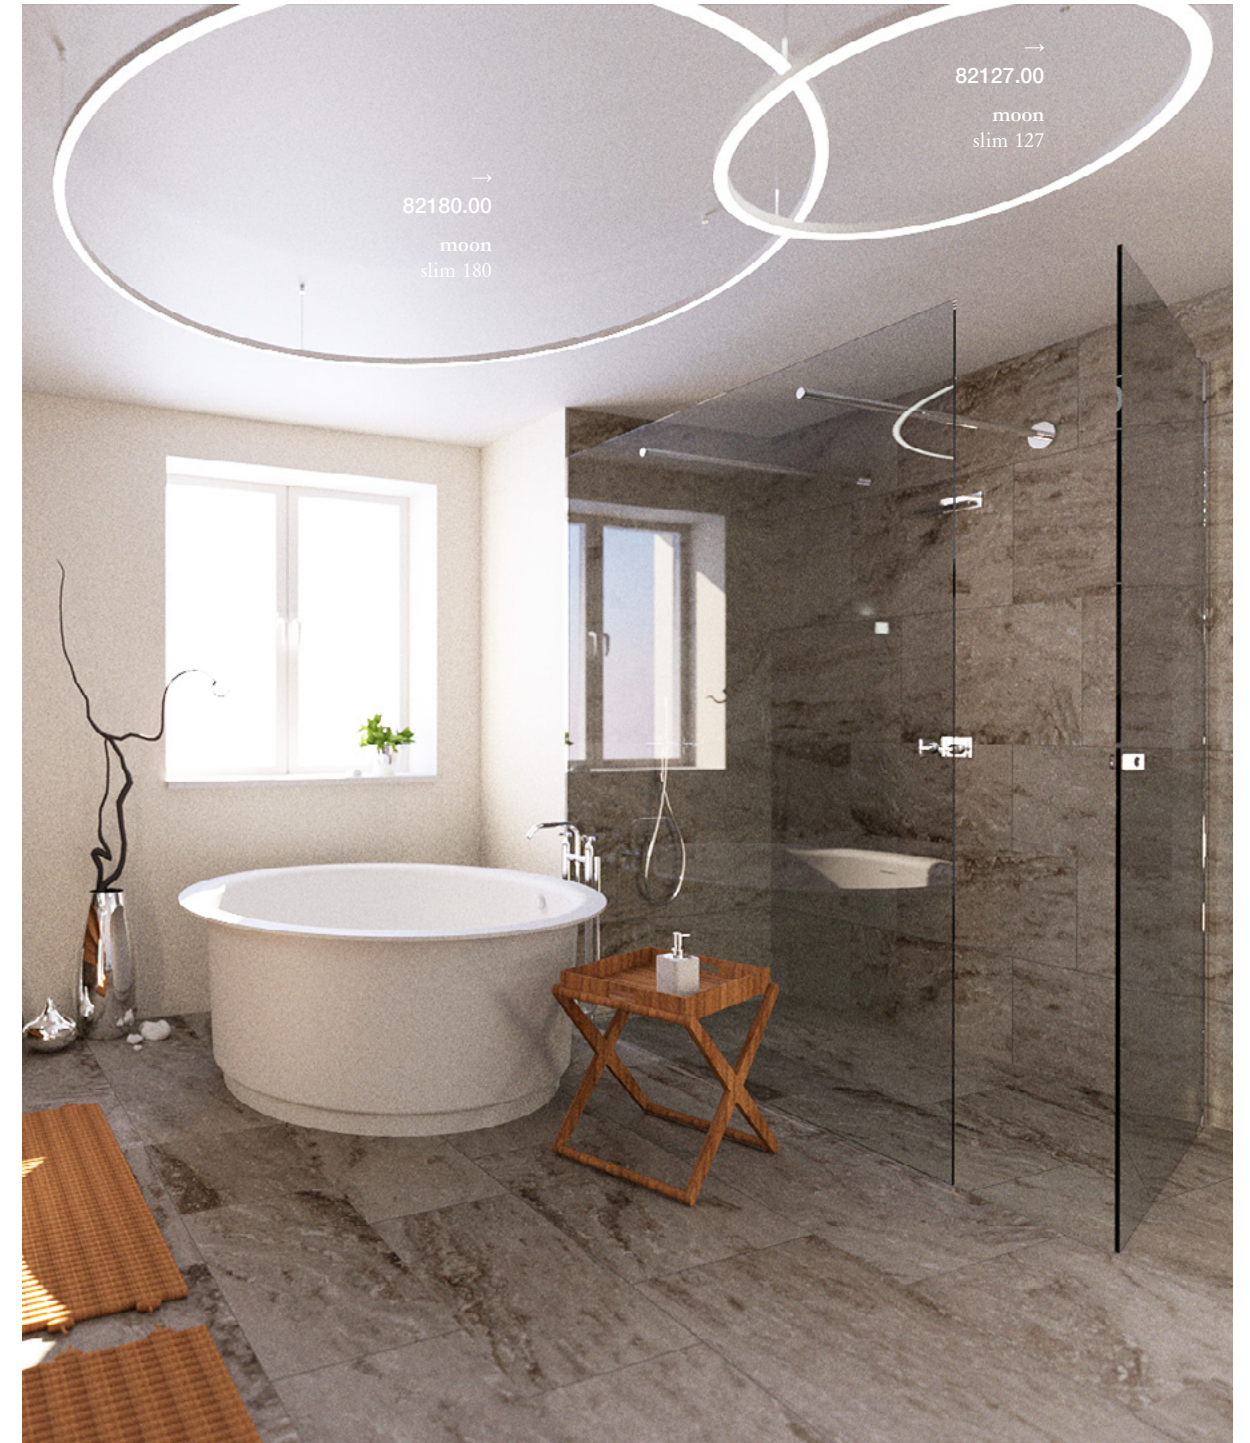

moon slim

moon slim 180

moon slim 127

moon slim 90

moon slim 60

83180.00

83127.00

83090.00

83060.00

výzbroj / equipment
LED 67,8 W
6780 lm

výzbroj / equipment
LED 48 W
4800 lm

výzbroj / equipment
LED 33,6 W
3360 lm

výzbroj / equipment
LED 22,8 W
2280 lm

napětí / voltage
230 V

napětí / voltage
230 V

napětí / voltage
230 V

napětí / voltage
230 V

Provedení / Finish: